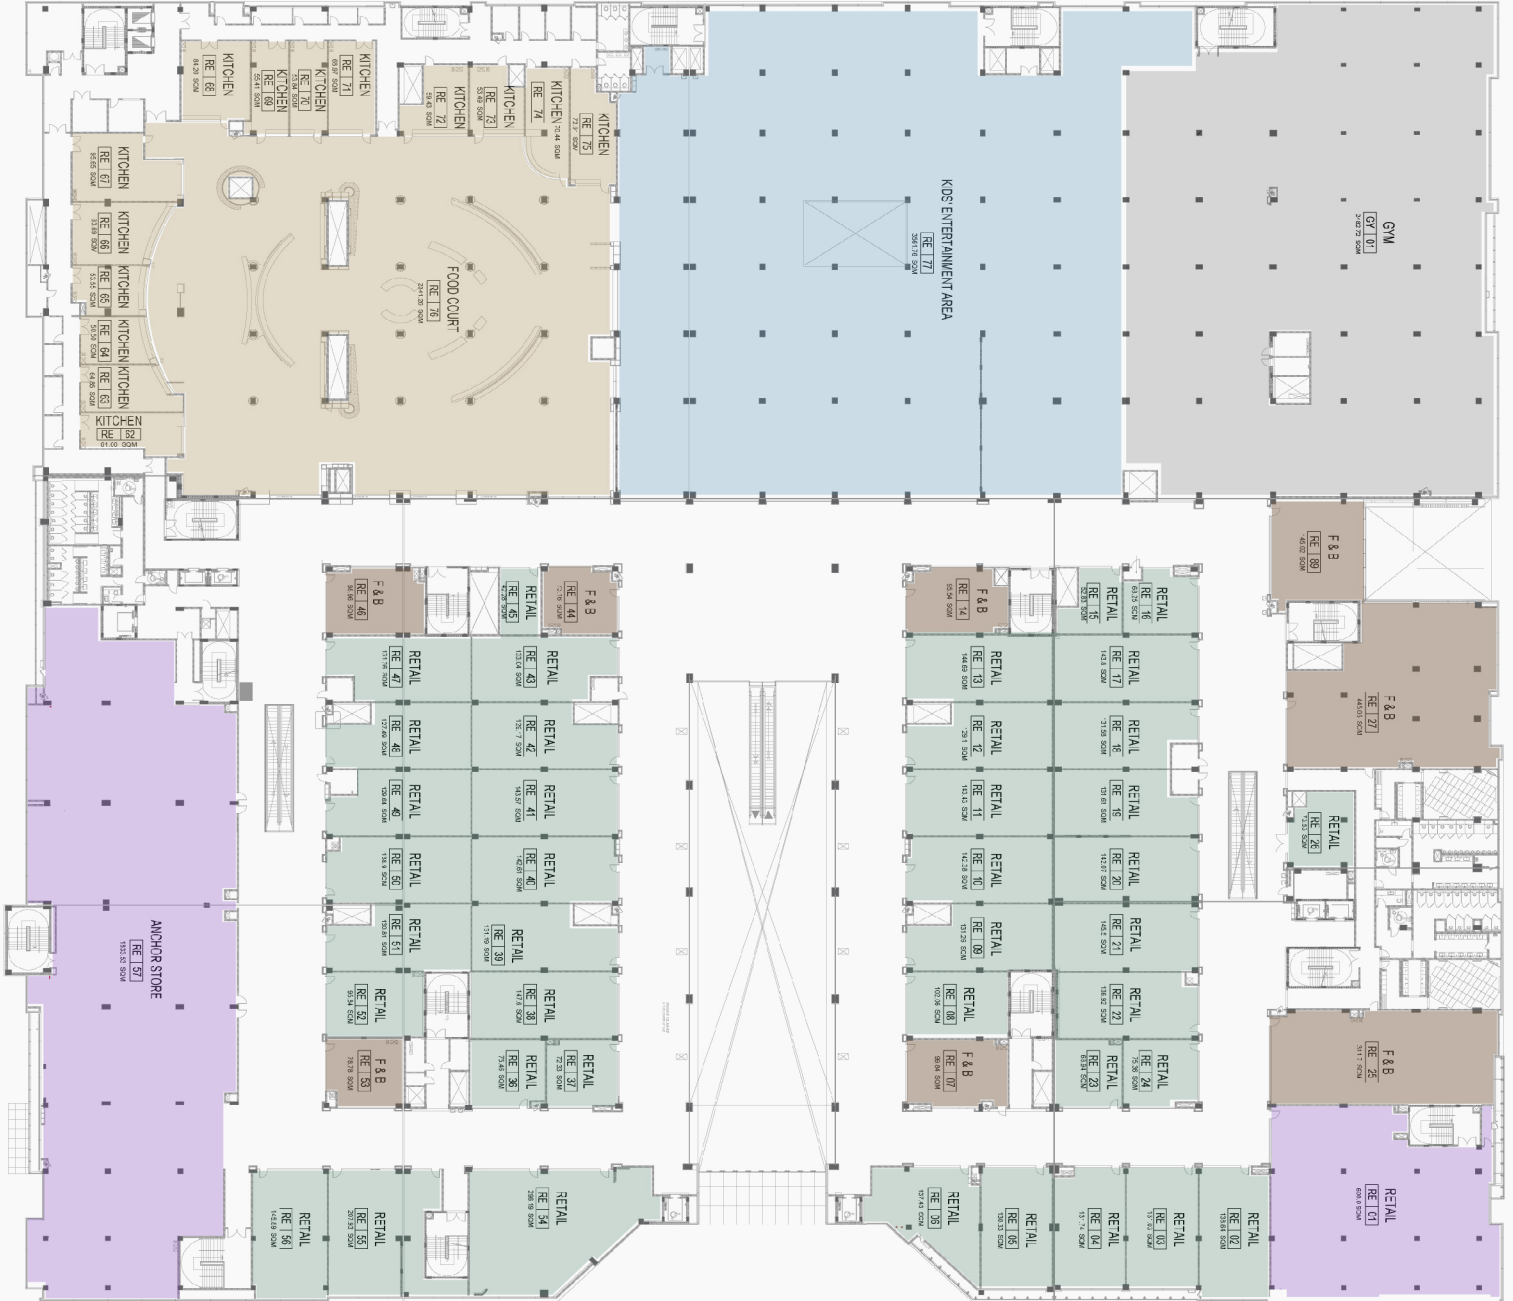

# Ground Floor Plan

57 Stores

 **Carrefour  
Hyper Market**  
7,614 sqm

 **Resturants**  
1,463 sqm

 **F & B**  
1,133 sqm

 **Stores**  
5,754 sqm

# First Floor Plan

52 Stores & 14 Food Court Shops

**Food Court**  
928 sqm

**F & B**  
903 sqm

**Stores**  
4,430 sqm

**Entertainment**  
1,544 sqm

**GYM**  
4,500 sqm

**Anchor Store**  
4,805 sqm